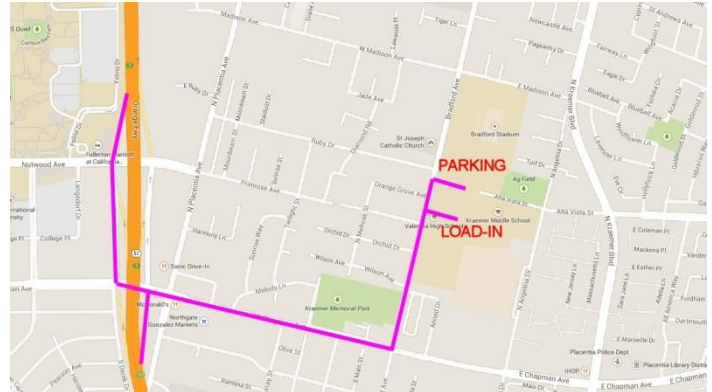

Valencia High School – Pre-Bag Scrimmage

500 Bradford Avenue, Placentia, CA 92870

(Near the intersection of 57 & 91)

From the south:

- Take 91 to 57
- Go north on 57, but don't use the car pool exit lane; it'll take you too far north on 57
- In about 1.5 mi exit onto Chapman going east
- In about 0.5 mi turn left onto Bradford
- In about 0.3 mi look for LOAD-IN or PARKING signs on the right

From the North

- Take 210, 10, or 60 to 57
- Go south on 57. Note that freeway signs and some GPSs become confused near the 57/60 interchange
- About 9.2 mi south of 60 west, take exit to Nutwood/Chapman, continue south one block on a surface street, and then turn left (east) onto Chapman
- In about 0.5 mi turn left onto Bradford
- In about 0.3 mi look for LOAD-IN or