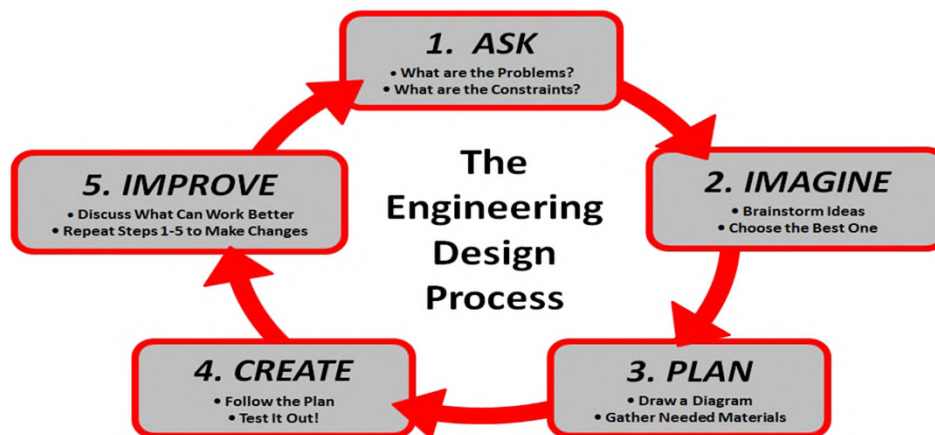

Students Learn and Practice the Engineering Design Process