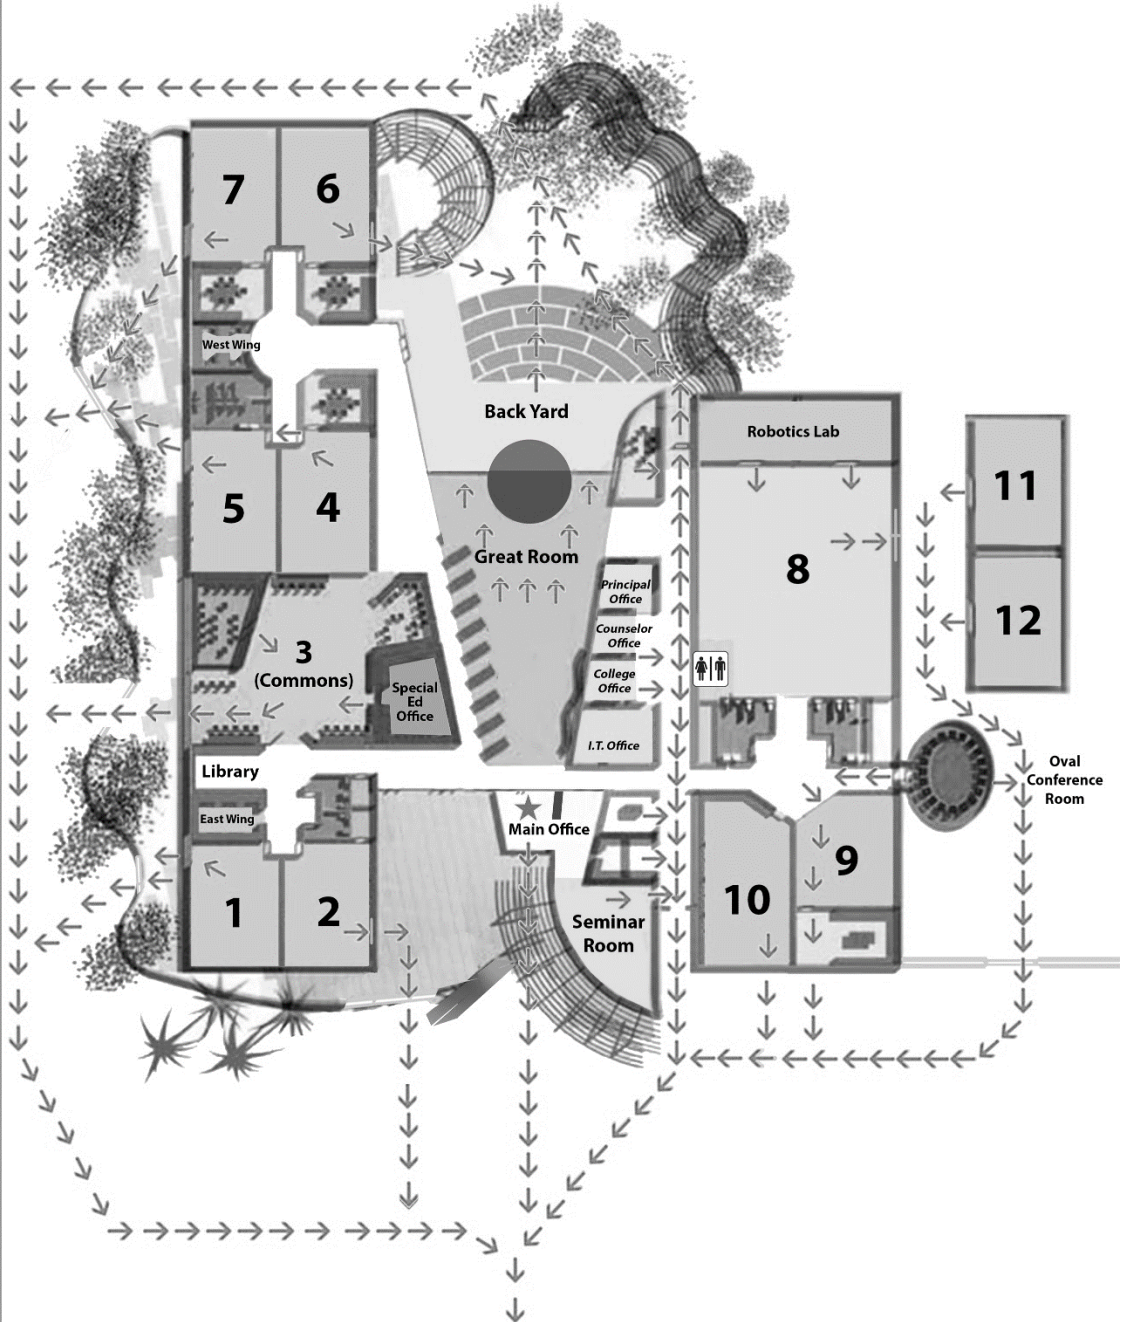

HighTech LA Map

HighTech Los Angeles
Charter High School
17111 Victory Blvd.
Van Nuys, CA 91406

SERVICE ROAD

TO BIRMINGHAM GRASS AREA / EVAC LOCATION