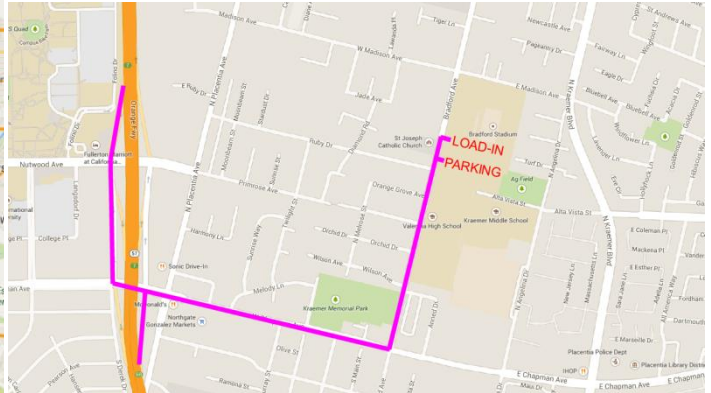

# Valencia High School - Bradford Stadium/New Gymnasium

## 500 Bradford Avenue, Placentia, CA 92870

(Near the intersection of 57 & 91)

### From the south:

- Take 91 to 57
- Go north on 57, but don't use the car pool exit lane; it'll take you too far north on 57
- In about 1.5 mi exit onto Chapman going east
- In about 0.5 mi turn left onto Bradford
- In about 0.3 mi look for FALL CLASSIC signs on the right

### From the North

- Take 210, 10, or 60 to 57
- Go south on 57. Note that freeway signs and some GPSs become confused near the 57/60 interchange
- About 9.2 mi south of 60 west, take exit to Nutwood/Chapman, continue south one block on a surface street, and then turn left (east) onto Chapman
- In about 0.5 mi turn left onto Bradford
- In about 0.3 mi look for FALL CLASSIC signs on the right